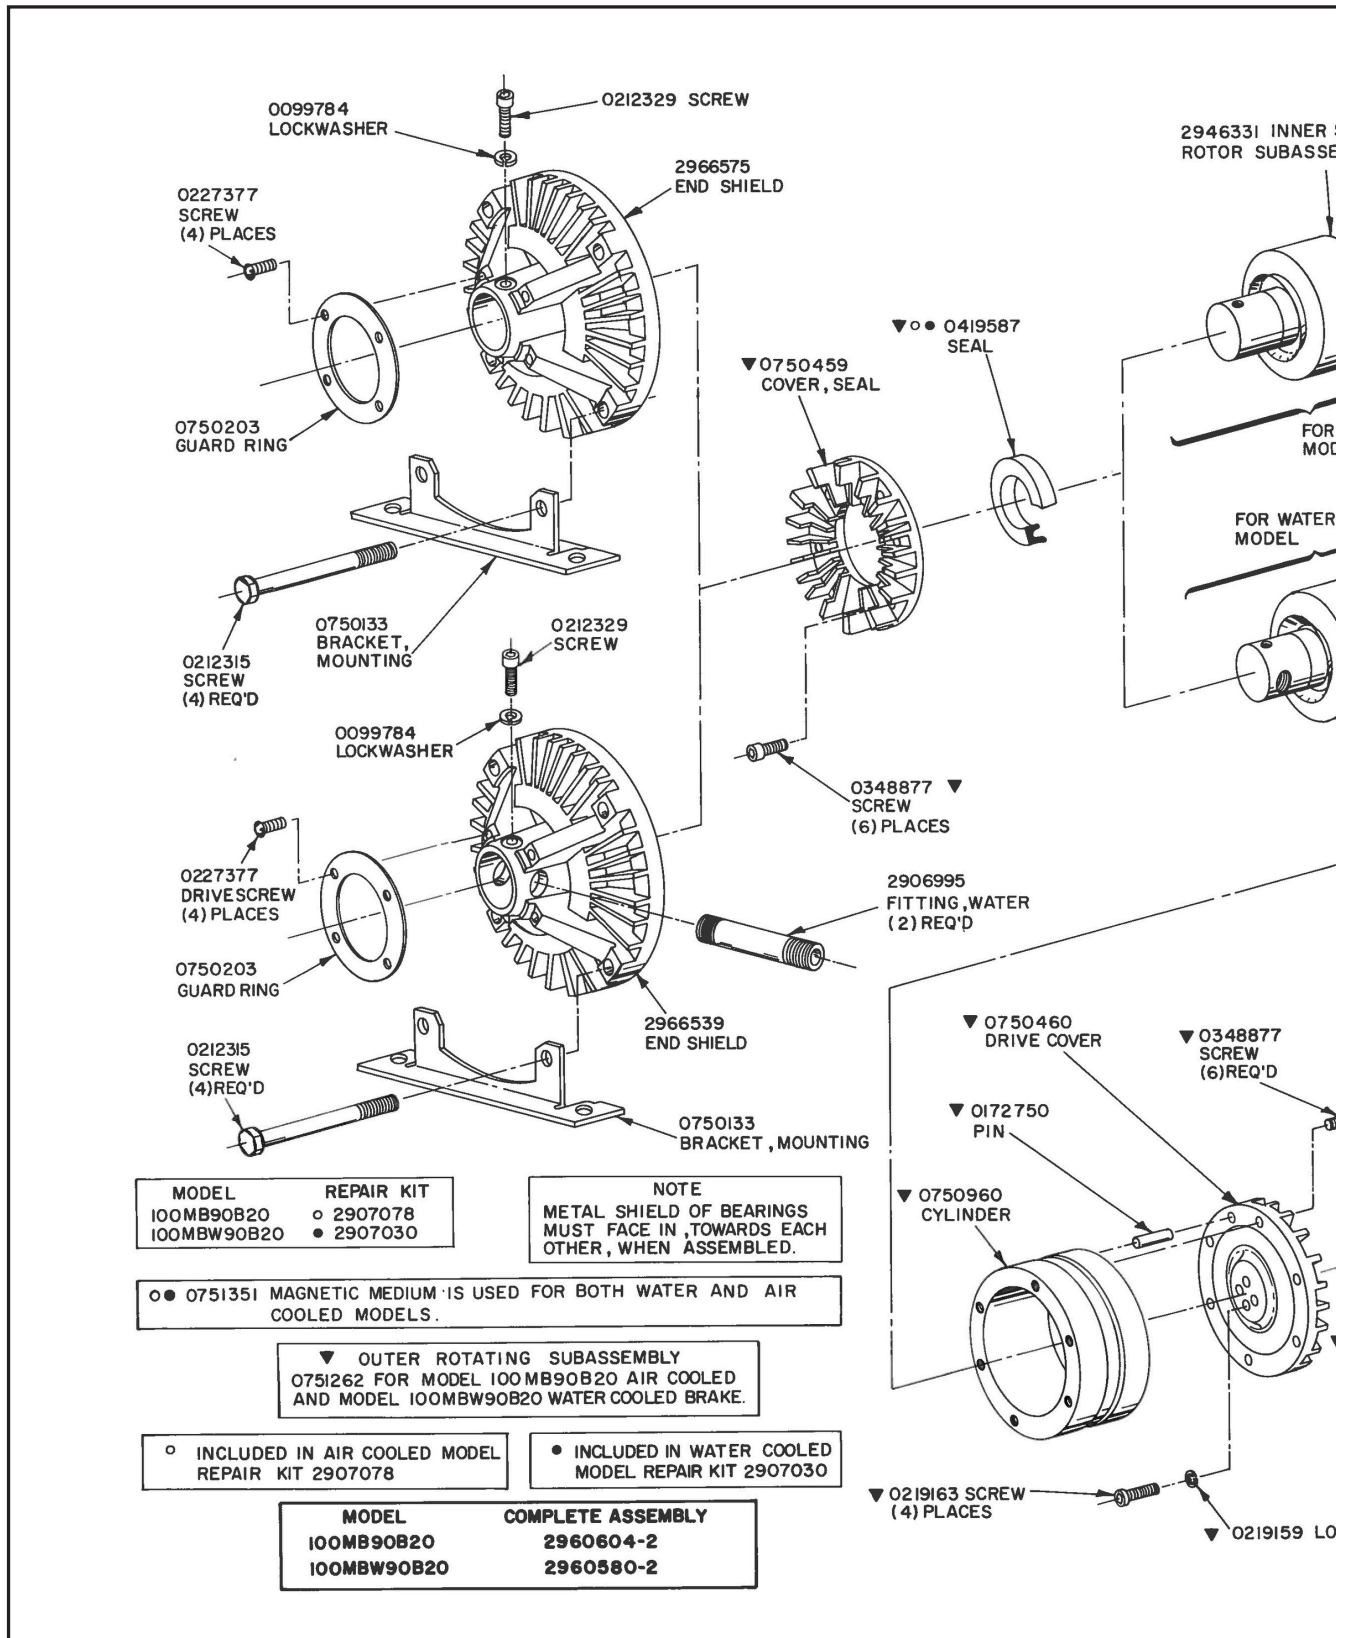

MAGNE POWER

SERVICE PARTS INFORMATION

Magnebrake Magnetic Particle Brake

MAGNEBRAKE
MODELS:
100MB90B20
100MBW90B20

**TYPICAL BASE MODEL
SECTIONAL VIEW**

MODEL CODE BREAKDOWN

Design numbers subject to change. Installation dimensions remain as shown for design numbers 20 thru 29.