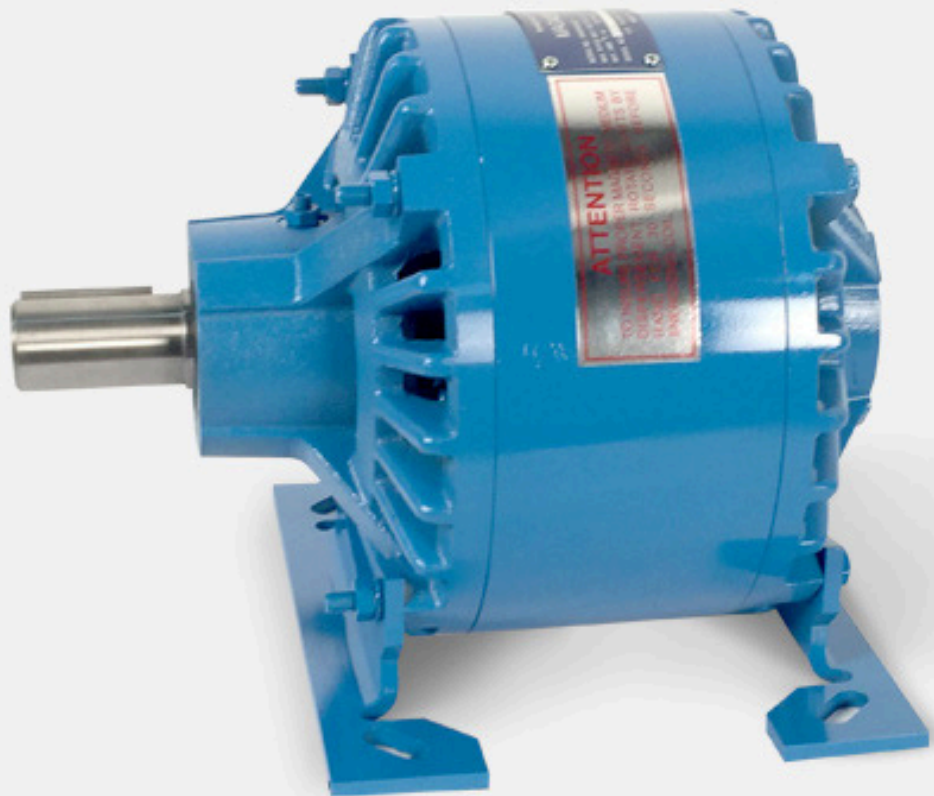

MAGNE POWER

SERVICE PARTS INFORMATION

Magnebrake Magnetic Particle Brake

MAGNEBRAKE
MODELS:
100MB90B20
100MBW90B20

**TYPICAL BASE MODEL
SECTIONAL VIEW**

MODEL CODE BREAKDOWN

Design numbers subject to change. Installation dimensions remain as shown for design numbers 20 thru 29.