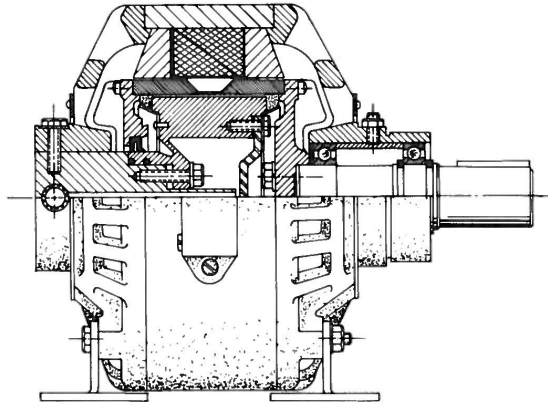

MAGNE POWER

SERVICE PARTS INFORMATION

Magnebrake Magnetic Particle Brake

MAGNEBRAKE
MODELS:
100MB90B20
100MBW90B20

**TYPICAL BASE MODEL
SECTIONAL VIEW**

MODEL CODE BREAKDOWN

Design numbers subject to change. Installation dimensions remain as shown for design numbers 20 thru 29.