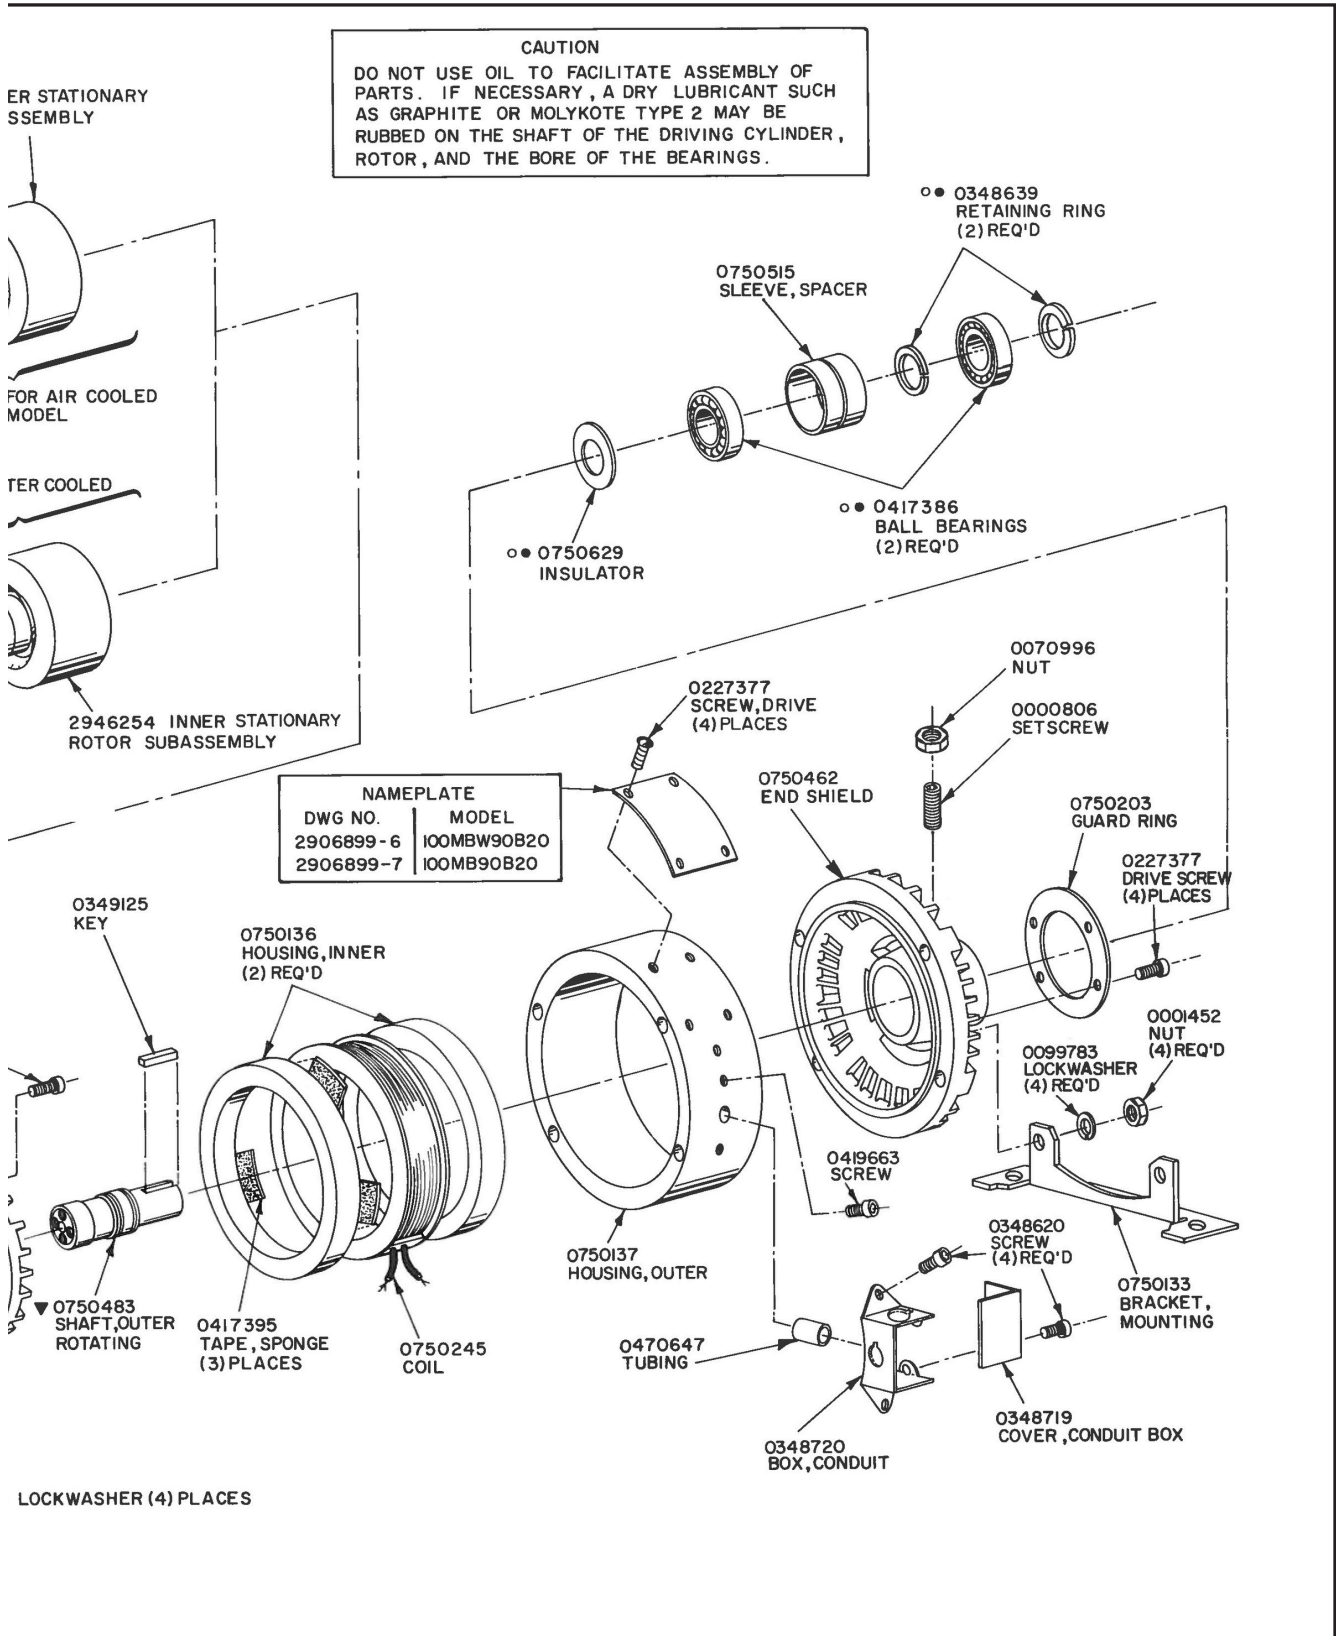

MAGNE POWER

SERVICE PARTS INFORMATION

Magnebrake Magnetic Particle Brake

MAGNEBRAKE
MODELS:
100MB90B20
100MBW90B20

**TYPICAL BASE MODEL
SECTIONAL VIEW**

MODEL CODE BREAKDOWN

Design numbers subject to change. Installation dimensions remain as shown for design numbers 20 thru 29.