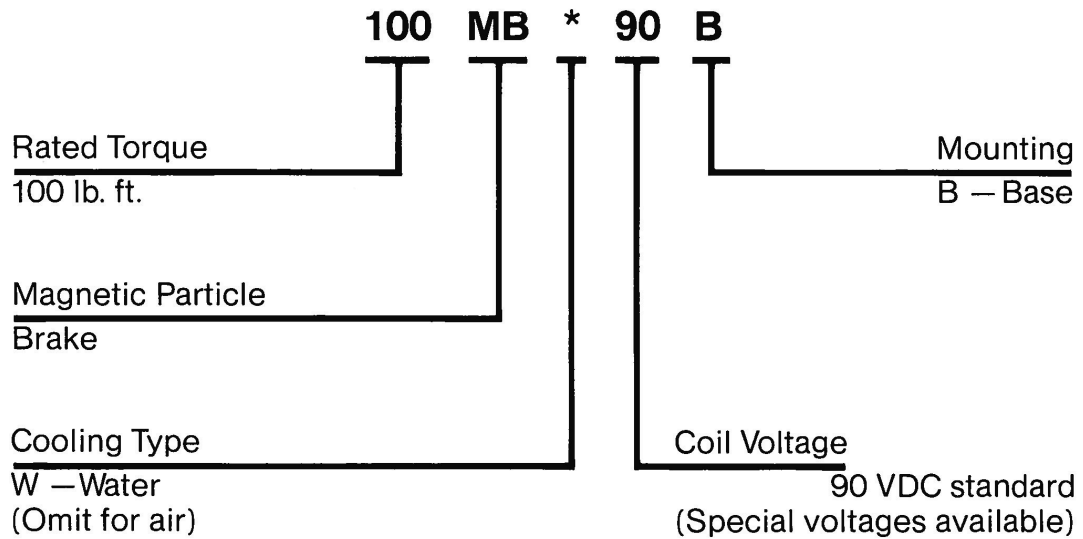

MAGNE POWER

SERVICE PARTS INFORMATION

Magnebrake Magnetic Particle Brake

MAGNEBRAKE
MODELS:
100MB90B20
100MBW90B20

**TYPICAL BASE MODEL
SECTIONAL VIEW**

MODEL CODE BREAKDOWN

Design numbers subject to change. Installation dimensions remain as shown for design numbers 20 thru 29.